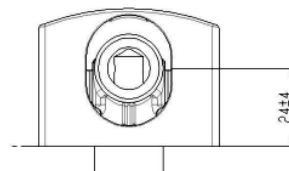

REMARKS

IMAGE

Brushed Nickel #BN

TECHNICAL DRAWING

NOTE : This (TBW08009) MAIN PRODUCT CODE not change - only will be change MAIN PRODUCT CODE end of Letter's Every Year as per SASO request

COMPONENTS

TOTO

TECHNICAL DATA SHEET

Technical Details and Description :

Wall Outlet Without Shower Hanger
Base Cover : Square
Size: : 55 X 55mm

ENVIRONMENTAL & TECHNICAL DATA

Flow Rate : no

Flow Chart : no

Gorgeous and Smart Design Concept

Very flexible
Anti-rotation protection