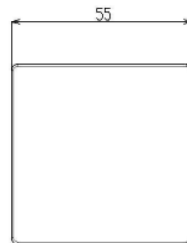

NOTE : This (TBW08009) MAIN PRODUCT CODE not change - only will be change MAIN PRODUCT CODE end of Letter's Every Year as per SASO request

COMPONENTS