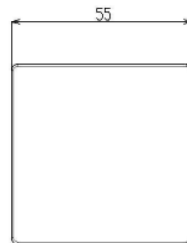

TECHNICAL DRAWING

NOTE : This (TBW08009) MAIN PRODUCT CODE not change - only will be change MAIN PRODUCT CODE end of Letter's Every Year as per SASO request

COMPONENTS