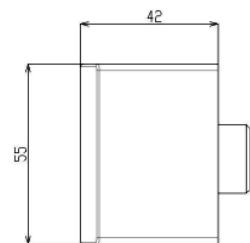

TECHNICAL DRAWING

NOTE : This (TBW08009) MAIN PRODUCT CODE not change - only will be change MAIN PRODUCT CODE end of Letter's Every Year as per SASO request

COMPONENTS