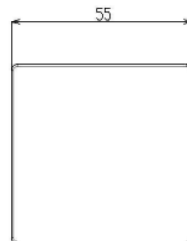

TECHNICAL DRAWING

NOTE : This (TBW08009) MAIN PRODUCT CODE not change - only will be change MAIN PRODUCT CODE end of Letter's Every Year as per SASO request

COMPONENTS