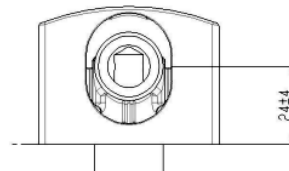

NOTE : This (TBW08009) MAIN PRODUCT CODE not change - only will be change MAIN PRODUCT CODE end of Letter's Every Year as per SASO request

COMPONENTS