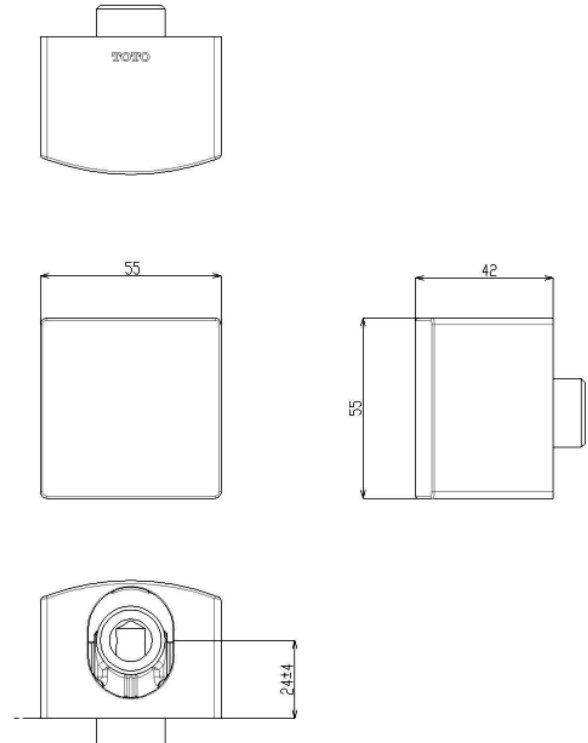

TECHNICAL DRAWING

NOTE : This (TBW08009) MAIN PRODUCT CODE not change - only will be change MAIN PRODUCT CODE end of Letter's Every Year as per SASO request

COMPONENTS