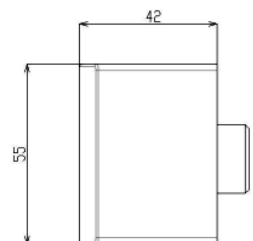

REMARKS

IMAGE

Brushed Nickel #BN

TECHNICAL DRAWING

NOTE : This (TBW08009) MAIN PRODUCT CODE not change - only will be change MAIN PRODUCT CODE end of Letter's Every Year as per SASO request

COMPONENTS

TOTO

TECHNICAL DATA SHEET

Technical Details and Description :

Wall Outlet Without Shower Hanger
Base Cover : Square
Size: : 55 X 55mm

ENVIRONMENTAL & TECHNICAL DATA

Flow Rate : no

Flow Chart : no

Gorgeous and Smart Design Concept

Very flexible
Anti-rotation protection