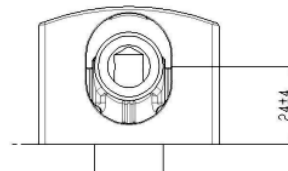

TECHNICAL DRAWING

NOTE : This (TBW08009) MAIN PRODUCT CODE not change - only will be change MAIN PRODUCT CODE end of Letter's Every Year as per SASO request

COMPONENTS