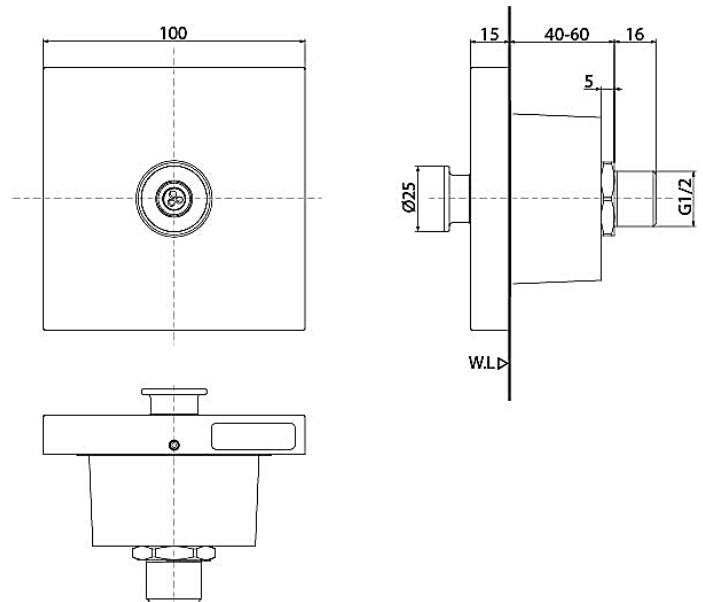

### IMAGE

### ENVIRONMENTAL & TECHNICAL DATA

**Flow Rate** : Not Applicable

**Flow Chart** : Not Applicable

Finish: Nickel Chrome  
Material: Brass  
Shape: Round  
Dimension: 10W x 15D x 100H mm  
Water Pressure: 0.05MPa~1.0MPa

### TECHNICAL DRAWING

Note: Dashed lines are not part of product.