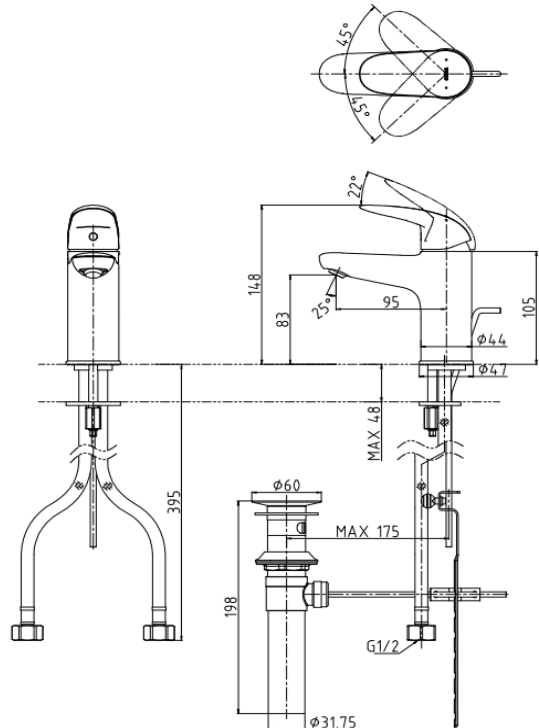

REMARKS

TECHNICAL DRAWING

NOTE : This (TLS03301D) MAIN PRODUCT CODE not change - only will be change MAIN PRODUCT CODE end of Letter's Every Year as per SASO request

COMPONENTS