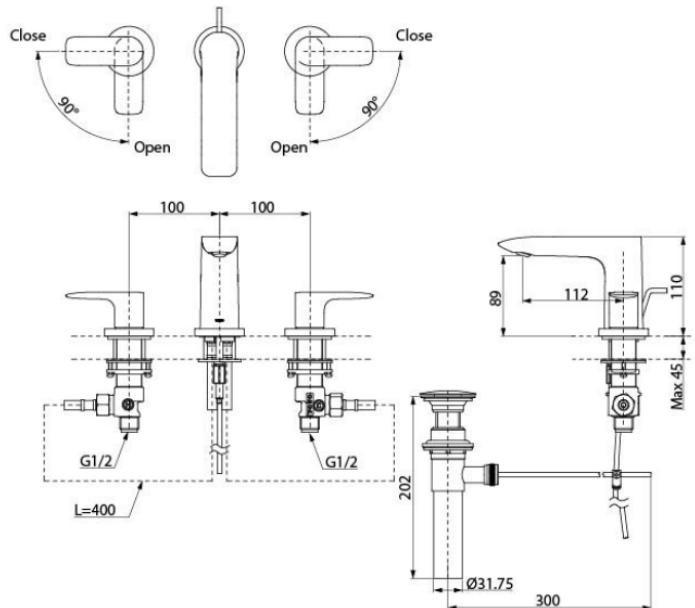

Technical Details and Description :

TOTO – GA - 2 Handle Lavatory Faucet (3-Holes) (w/ Pop-up Waste)

IMAGE

ENVIRONMENTAL & TECHNICAL DATA

Flow Rate 0.05 ~ 1.0 Mpa

Flow Chart : TBA

Contemporary styling

TOTO original cartridge for smooth control
Safety control with heat insulating handle.
High corrosion resistance plating

REMARKS

TECHNICAL DRAWING

TLG04201D

2 Handle Lavatory Faucet (3 holes) (w/ pop-up waste)

NOTE : This (TLG04201D) MAIN PRODUCT CODE not change - only will be change MAIN PRODUCT CODE end of Letter's Every Year as per SASO request