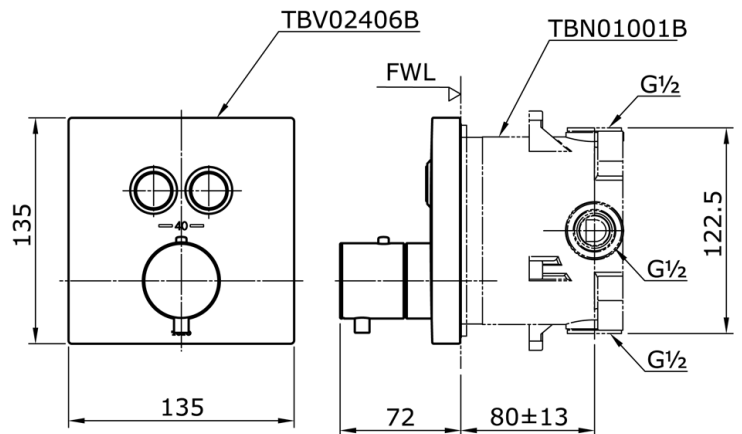

NOTE : This (TBV02406B) MAIN PRODUCT CODE not change - only will be change MAIN PRODUCT CODE end of Letter's Every Year as per SASO request

COMPONENTS