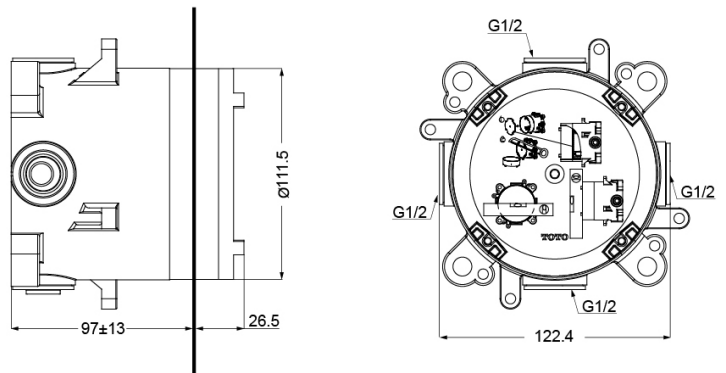

CERTIFICATION / STANDARDS

Warranty	1 Year
Standards	TOTO Industrial Standards(JIS)

REMARKS

COMPONENTS

NOTE : This (TBV01001B) MAIN PRODUCT CODE not change - only will be change MAIN PRODUCT CODE end of Letter's Every Year as per SASO request