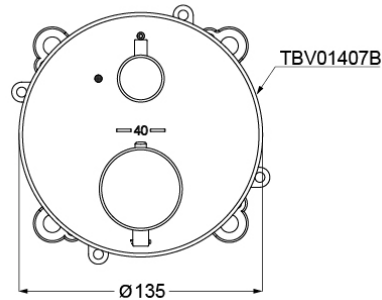

TECHNICAL DRAWING

NOTE : This (TBV01407B) MAIN PRODUCT CODE not change - only will be change MAIN PRODUCT CODE end of Letter's Every Year as per SASO request

COMPONENTS