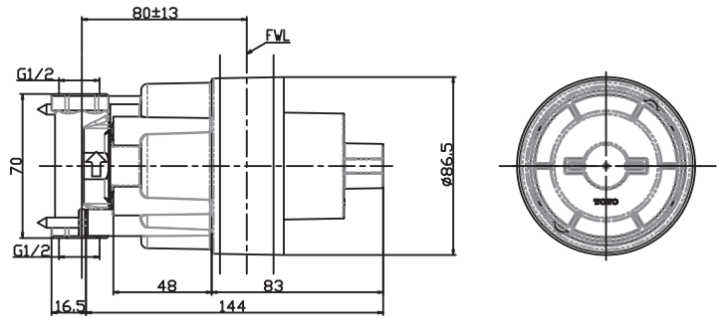

CERTIFICATION / STANDARDS

Warranty	1 Year
Standards	TOTO Industrial Standards(JIS)

REMARKS

COMPONENTS

NOTE : This (TBV01101B) MAIN PRODUCT CODE not change - only will be change MAIN PRODUCT CODE end of Letter's Every Year as per SASO request