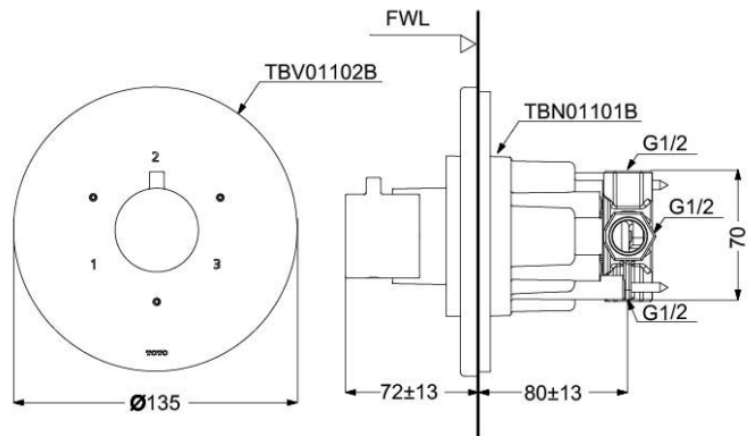

NOTE : This (TBV01102B) MAIN PRODUCT CODE not change - only will be change MAIN PRODUCT CODE end of Letter's Every Year as per SASO request

CERTIFICATION / STANDARDS

Warranty 1 Year

Standards TOTO Industrial Standards(JIS)

REMARKS

COMPONENTS