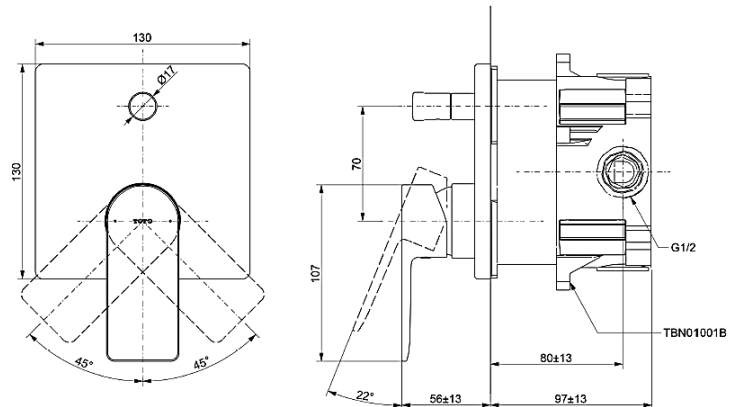

REMARKS

TECHNICAL DRAWING

Note : this (fbg13304a) main product code not change - only will be change main product code end of letter's every year as per SASO request

COMPONENTS