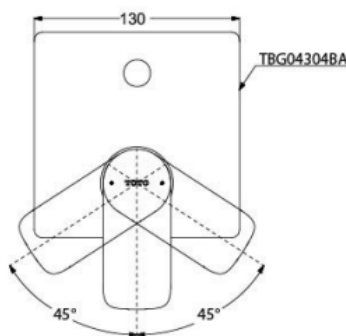

REMARKS

TECHNICAL DRAWING

TBG04304BA
Single Lever Shower Mixer with Diverter
TBN01001D
Concealed Box

NOTE : This (TBG04304BA) MAIN PRODUCT CODE not change - only will be change MAIN PRODUCT CODE end of Letter's Every Year as per SASO request

COMPONENTS