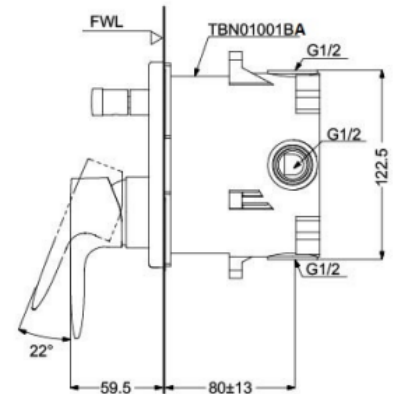

REMARKS

TECHNICAL DRAWING

TBG04304BA
Single Lever Shower Mixer with Diverter
TBN01001D
Concealed Box

NOTE : This (TBG04304BA) MAIN PRODUCT CODE not change - only will be change MAIN PRODUCT CODE end of Letter's Every Year as per SASO request

COMPONENTS