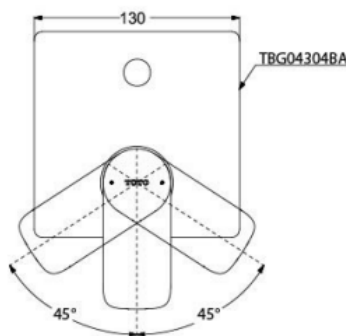

REMARKS

TECHNICAL DRAWING

TBG04304BA
Single Lever Shower Mixer with Diverter
TBN01001D
Concealed Box

NOTE : This (TBG04304BA) MAIN PRODUCT CODE not change - only will be change MAIN PRODUCT CODE end of Letter's Every Year as per SASO request

COMPONENTS