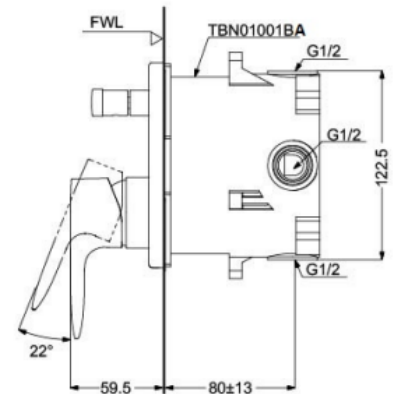

REMARKS

TECHNICAL DRAWING

TBG04304BA
Single Lever Shower Mixer with Diverter
TBN01001D
Concealed Box

NOTE : This (TBG04304BA) MAIN PRODUCT CODE not change - only will be change MAIN PRODUCT CODE end of Letter's Every Year as per SASO request

COMPONENTS