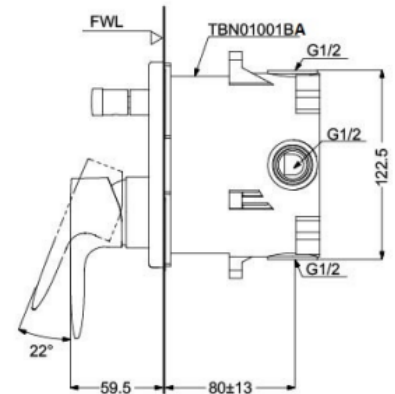

REMARKS

TECHNICAL DRAWING

TBG04304BA
Single Lever Shower Mixer with Diverter
TBN01001D
Concealed Box

NOTE : This (TBG04304BA) MAIN PRODUCT CODE not change - only will be change MAIN PRODUCT CODE end of Letter's Every Year as per SASO request

COMPONENTS