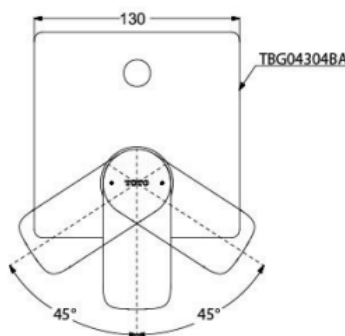

REMARKS

TECHNICAL DRAWING

TBG04304BA
Single Lever Shower Mixer with Diverter
TBN01001D
Concealed Box

NOTE : This (TBG04304BA) MAIN PRODUCT CODE not change - only will be change MAIN PRODUCT CODE end of Letter's Every Year as per SASO request

COMPONENTS