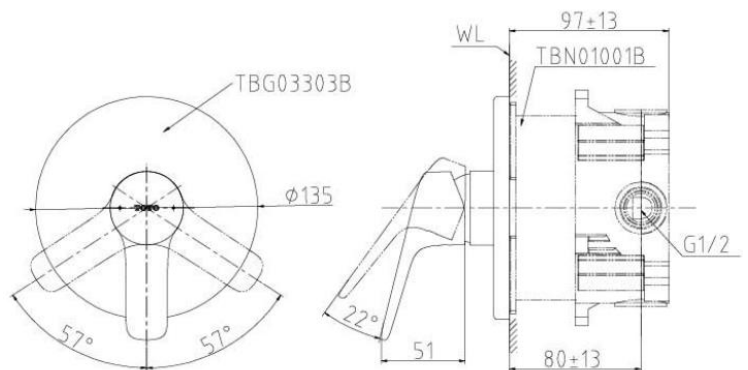

Technical Details and Description :

TOTO – GS - Single Lever Shower Mixer

IMAGE

ENVIRONMENTAL & TECHNICAL DATA

Flow Rate 0.05 ~ 1.0 Mpa

Flow Chart : TBA

Design Concept is Gorgeous and Regal
TOTO original cartridge for smooth control
High corrosion resistance plating

**Need TBN01001D
Concealed Box**

PRESSURE

CERTIFICATION / STANDARDS

Warranty	1 Year
Standards	TOTO Industrial Standards(JIS)

REMARKS

TECHNICAL DRAWING

TBG03303B /
TBN01001B

NOTE : This (TBG03303B) MAIN PRODUCT CODE not change - only will be change MAIN PRODUCT CODE end of Letter's Every Year as per SASO request