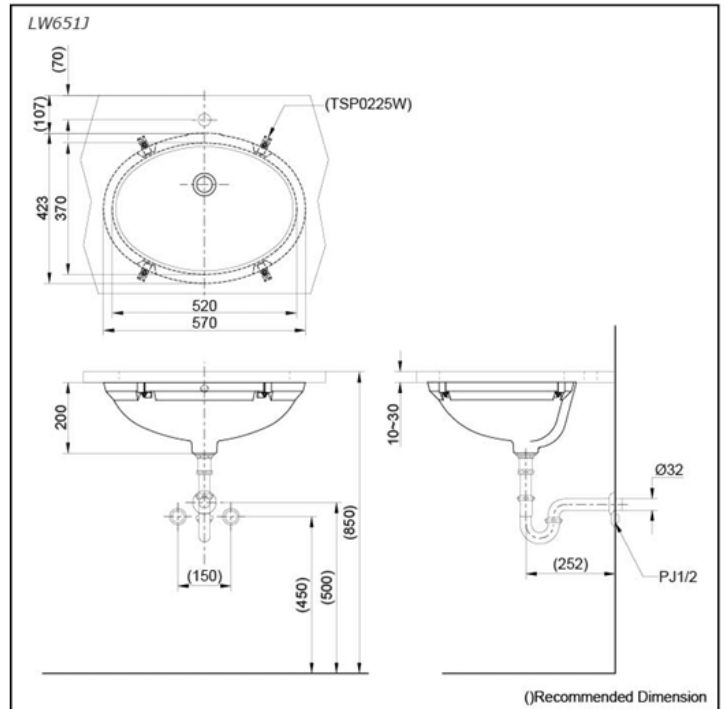

Technical Details and Description :

TOTO - Under Counter Lavatory
Size: 570W x 423D x 200H mm (Basin)
Size: 520W x 370D mm (Inner Lavatory)

IMAGE

ENVIRONMENTAL & TECHNICAL DATA

Flow Rate Not Applicable

Flow Chart : Not Applicable

- Rear overflow
- Under counter for easy maintenance

Faucet not included
LW651J Under Counter Lavatory

Optional Parts
TSP0225W Brackets & Screws

TECHNICAL DRAWING

NOTE : This (LW651JK1) MAIN PRODUCT CODE not change - only will be change MAIN PRODUCT CODE end of Letter's Every Year as per SASO request