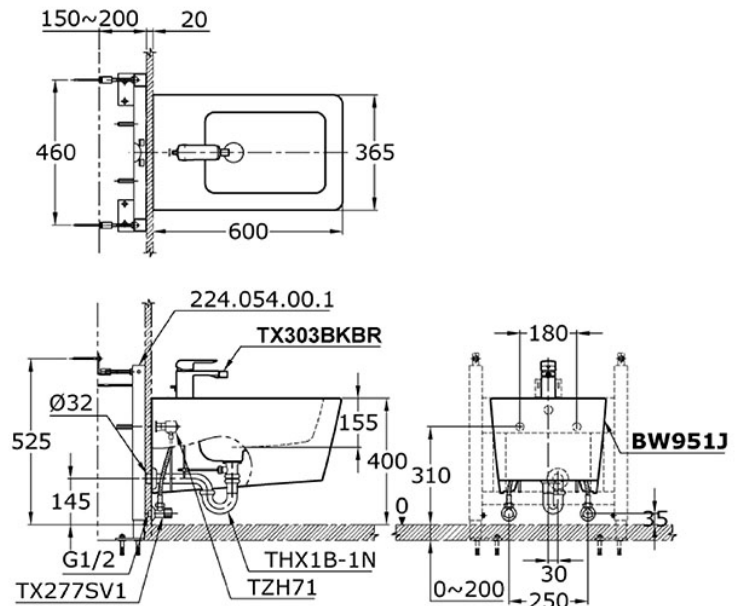

TOTO

TECHNICAL DATA SHEET

AL-OMRAN Trading Co.

Riyadh – Saudi Arabia
Website: alomrantrd.com

Tel: 0593851408
WhatsApp: 0595333434
Email: project@alomran.sa

DIGITAL CATALOGUE
SCAN HERE

PRODUCT DETAILS

Type	Bidet
Item Code	BW951J
Range	Toja
Material	Vitreous China
Colour	White

Technical Details and Description :

TOTO - Toja Wall hung bidet

IMAGE

ENVIRONMENTAL & TECHNICAL DATA

Flow Rate Not Applicable

Flow Chart : Not Applicable

LITERS

PRESSURE

TECHNICAL DRAWING

BW 951 J

NOTE : This (BW951J) MAIN PRODUCT CODE not change - only will be change MAIN PRODUCT CODE end of Letter's Every Year as per SASO request

CERTIFICATION / STANDARDS

Warranty 1 Year

Standards TOTO Industrial Standards(JIS)

REMARKS

COMPONENTS

Mounting frame : WH004