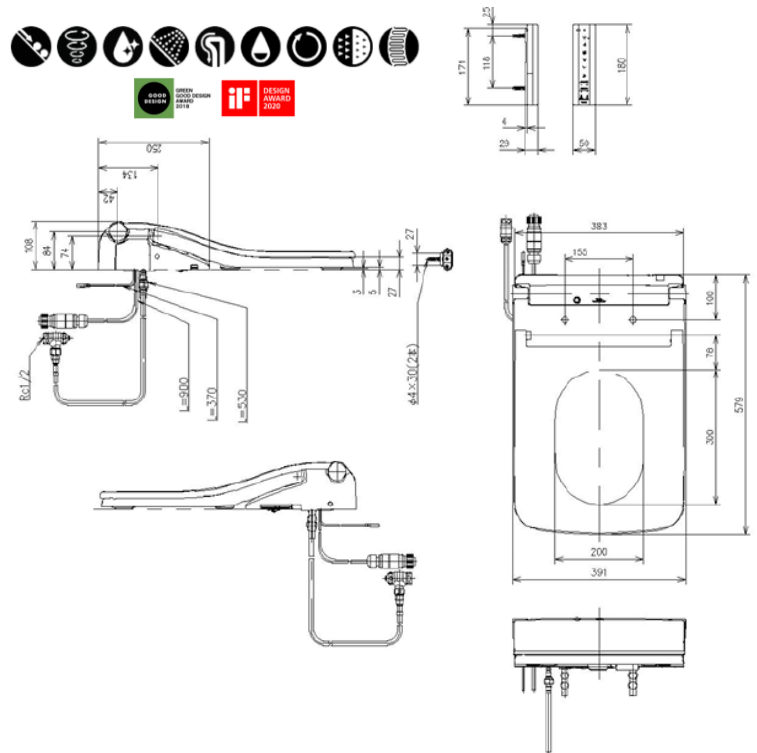

#### Flow Chart : Not Applicable

- Size :391W x 579D x 108H mm
- Material :Urea Resin
- Shape :Square
- Water Pressure :0.05 MPa <dynamic> - 0.75 MPa <static> \*
- Power Rating :220~230V\*\*, 50/60Hz , 826~837W

### TECHNICAL DRAWING

**NOTE :** This ( TCF803CZ ) MAIN PRODUCT CODE not change - only will be change MAIN PRODUCT CODE end of Letter's Every Year as per SASO request