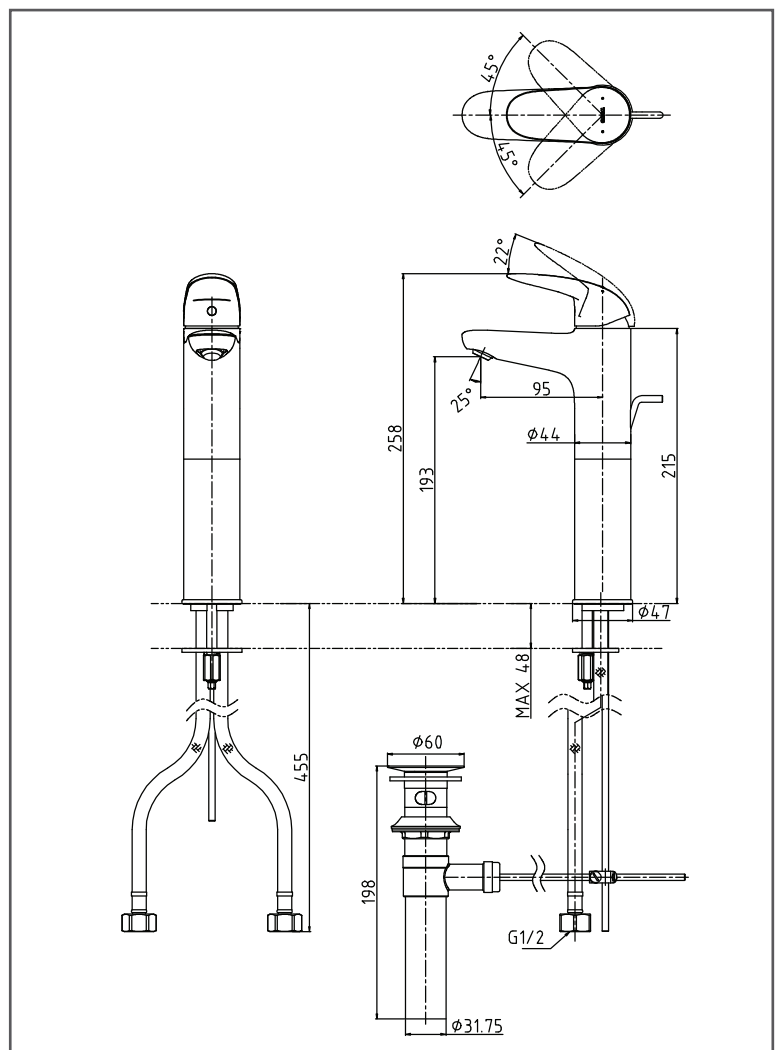

### SPECIFICATIONS

- Water Pressure : 0.25Mpa ~ 0.75Mpa
- Finish : Chrome
- Material : Brass
- Size : 55W x 95D x 258H mm

### PARTS DESCRIPTION

- TLS03303B : Single Lever Washbasin Faucet for Semi-tall Vessel w/ Pop-Up Waste

TLS03303B

Please consult, TOTO representative for more details.

All rights reserved by TOTO including but not limited to Improve & Change of Product Design, Specs or Availability at any time without prior notice