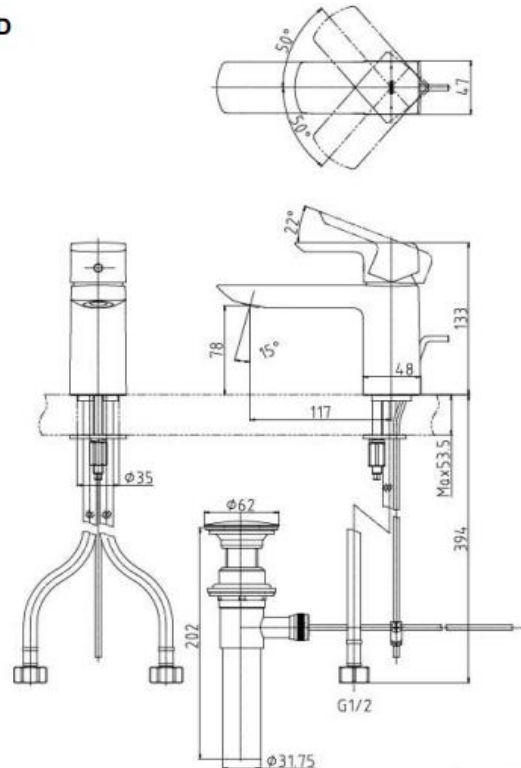

REMARKS

TECHNICAL DRAWING

TLG02301D

NOTE : This (TLG02301D) MAIN PRODUCT CODE not change - only will be change MAIN PRODUCT CODE end of Letter's Every Year as per SASO request

COMPONENTS