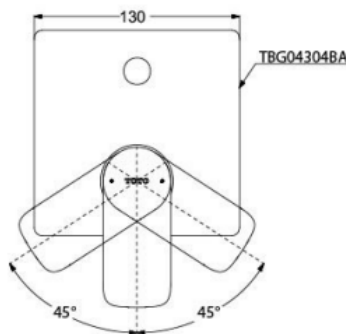

PRESSURE

CERTIFICATION / STANDARDS

Warranty 1 Year

Standards TOTO Industrial Standards(JIS)

REMARKS

TECHNICAL DRAWING

TBG04304BA
Single Lever Shower Mixer with Diverter
TBN01001D
Concealed Box

NOTE : This (TBG04304BA) MAIN PRODUCT CODE not change - only will be change MAIN PRODUCT CODE end of Letter's Every Year as per SASO request