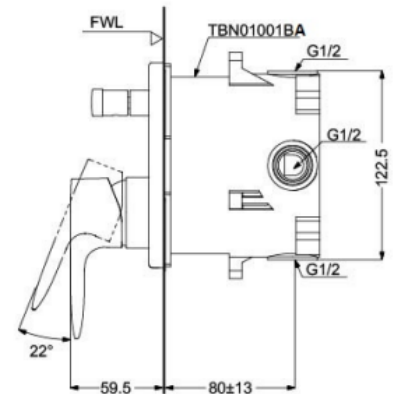

PRODUCT DETAILS

Type	Shower Mixer
Item Code	TBG04304BA
Range	GA - Series
Material	Brass
Colour	Chrome / Matt Balck

Technical Details and Description :

TOTO – GA - Single Lever Shower Mixer with Diverter

IMAGE

PRESSURE

CERTIFICATION / STANDARDS

Warranty 1 Year

Standards TOTO Industrial Standards(JIS)

REMARKS

TECHNICAL DRAWING

TBG04304BA
Single Lever Shower Mixer with Diverter
TBN01001D
Concealed Box

NOTE : This (TBG04304BA) MAIN PRODUCT CODE not change - only will be change MAIN PRODUCT CODE end of Letter's Every Year as per SASO request