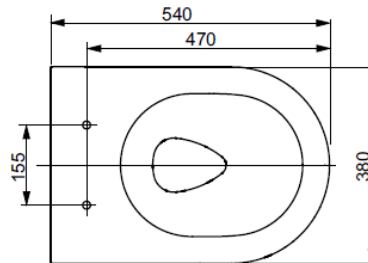

Type	Water Closet
Item Code	CW553 + TC513
Range	*****
Material	Vitreous China
Colour	White

Technical Details and Description :

TOTO - Contemporary Wall Hung Water Closet, 4.5L/3L, P-trap 220mm

IMAGE

ENVIRONMENTAL & TECHNICAL DATA

Flow Rate	4.5L/3LPF
-----------	-----------

Flow Chart : Not Applicable

Size: 380×540×335mm

Colour : White

Rimless design for improved hygiene and easier cleaning With especially durable, dirt-repellent

CEFIONTECT glaze Extremely efficient and quiet

TORNADO FLUSH produces no spray Uses little water with water-saving -4.5litre flush

TECHNICAL DRAWING

Note: Dashed lines are not part of product.

CERTIFICATION / STANDARDS

Warranty	1 Year
----------	--------