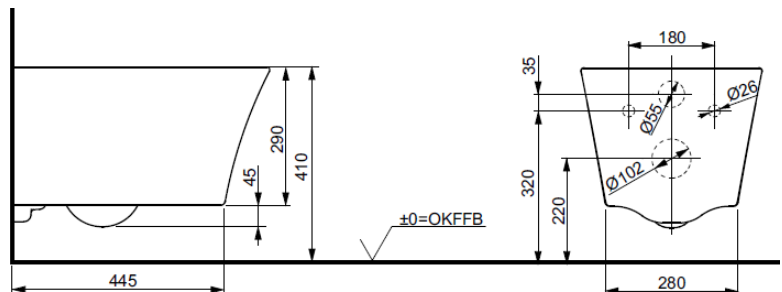

Note: Dashed lines are not part of product.

CERTIFICATION / STANDARDS

Warranty	1 Year

Standards	TOTO Industrial Standards(JIS)

REMARKS

COMPONENTS